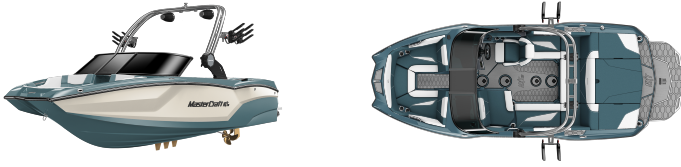

MasterCraft

2025 - NXT20

*Standards and options are subject to change

100 CHEROKEE COVE DR.
VONORE, TN 37771

ITEM
NXT20
HULL BOTTOM - MAGNETIC BLUE
HULL COLOR #1 - MAGNETIC BLUE
HULL COLOR #2 - STONE
DECK COLOR #1 - MAGNETIC BLUE
DASH AND DRIVER ARMREST COLOR - MIDNIGHT BLACK
PORT AND STARBOARD COCKPIT CUP HOLDER INSERTS - MIDNIGHT BLACK
GRAPHICS - DESIGNATOR - BLACK
INTERIOR BASE - BOWMORE MAGNETIC BLUE
INTERIOR 2ND BASE - BOWMORE WHITE
INTERIOR 3RD BASE - BOWMORE WHITE
MONOGRAMS - FLINT GRAY
THREAD - WHITE
FLOOR COVERING - SEADEK GRAY
SURFSTAR SYSTEM
NXT INTEGRATED PRO SURF KIT
ADVANCED AUDIO PACKAGE
4 CHANNEL AMP
6 CHANNEL AMP
ILMOR 6.0L MPI VD 1.75
ENGINE FLUSH KIT

MIRROR - ACTIV-VIEW PANORAMIC

BOAT COVER - BLACK - UNDER TOWER

BIMINI COVER - BLACK

TOWER - Z6

TOWER RACKS - STANDARD CLAMPING BOARD RACKS BLACK

TOWER ACCESSORIES - 2 M80 CANS

REMOVABLE REAR SKI PYLON

TRADITIONAL FIBERGLASS SWIM PLATFORM WHITE